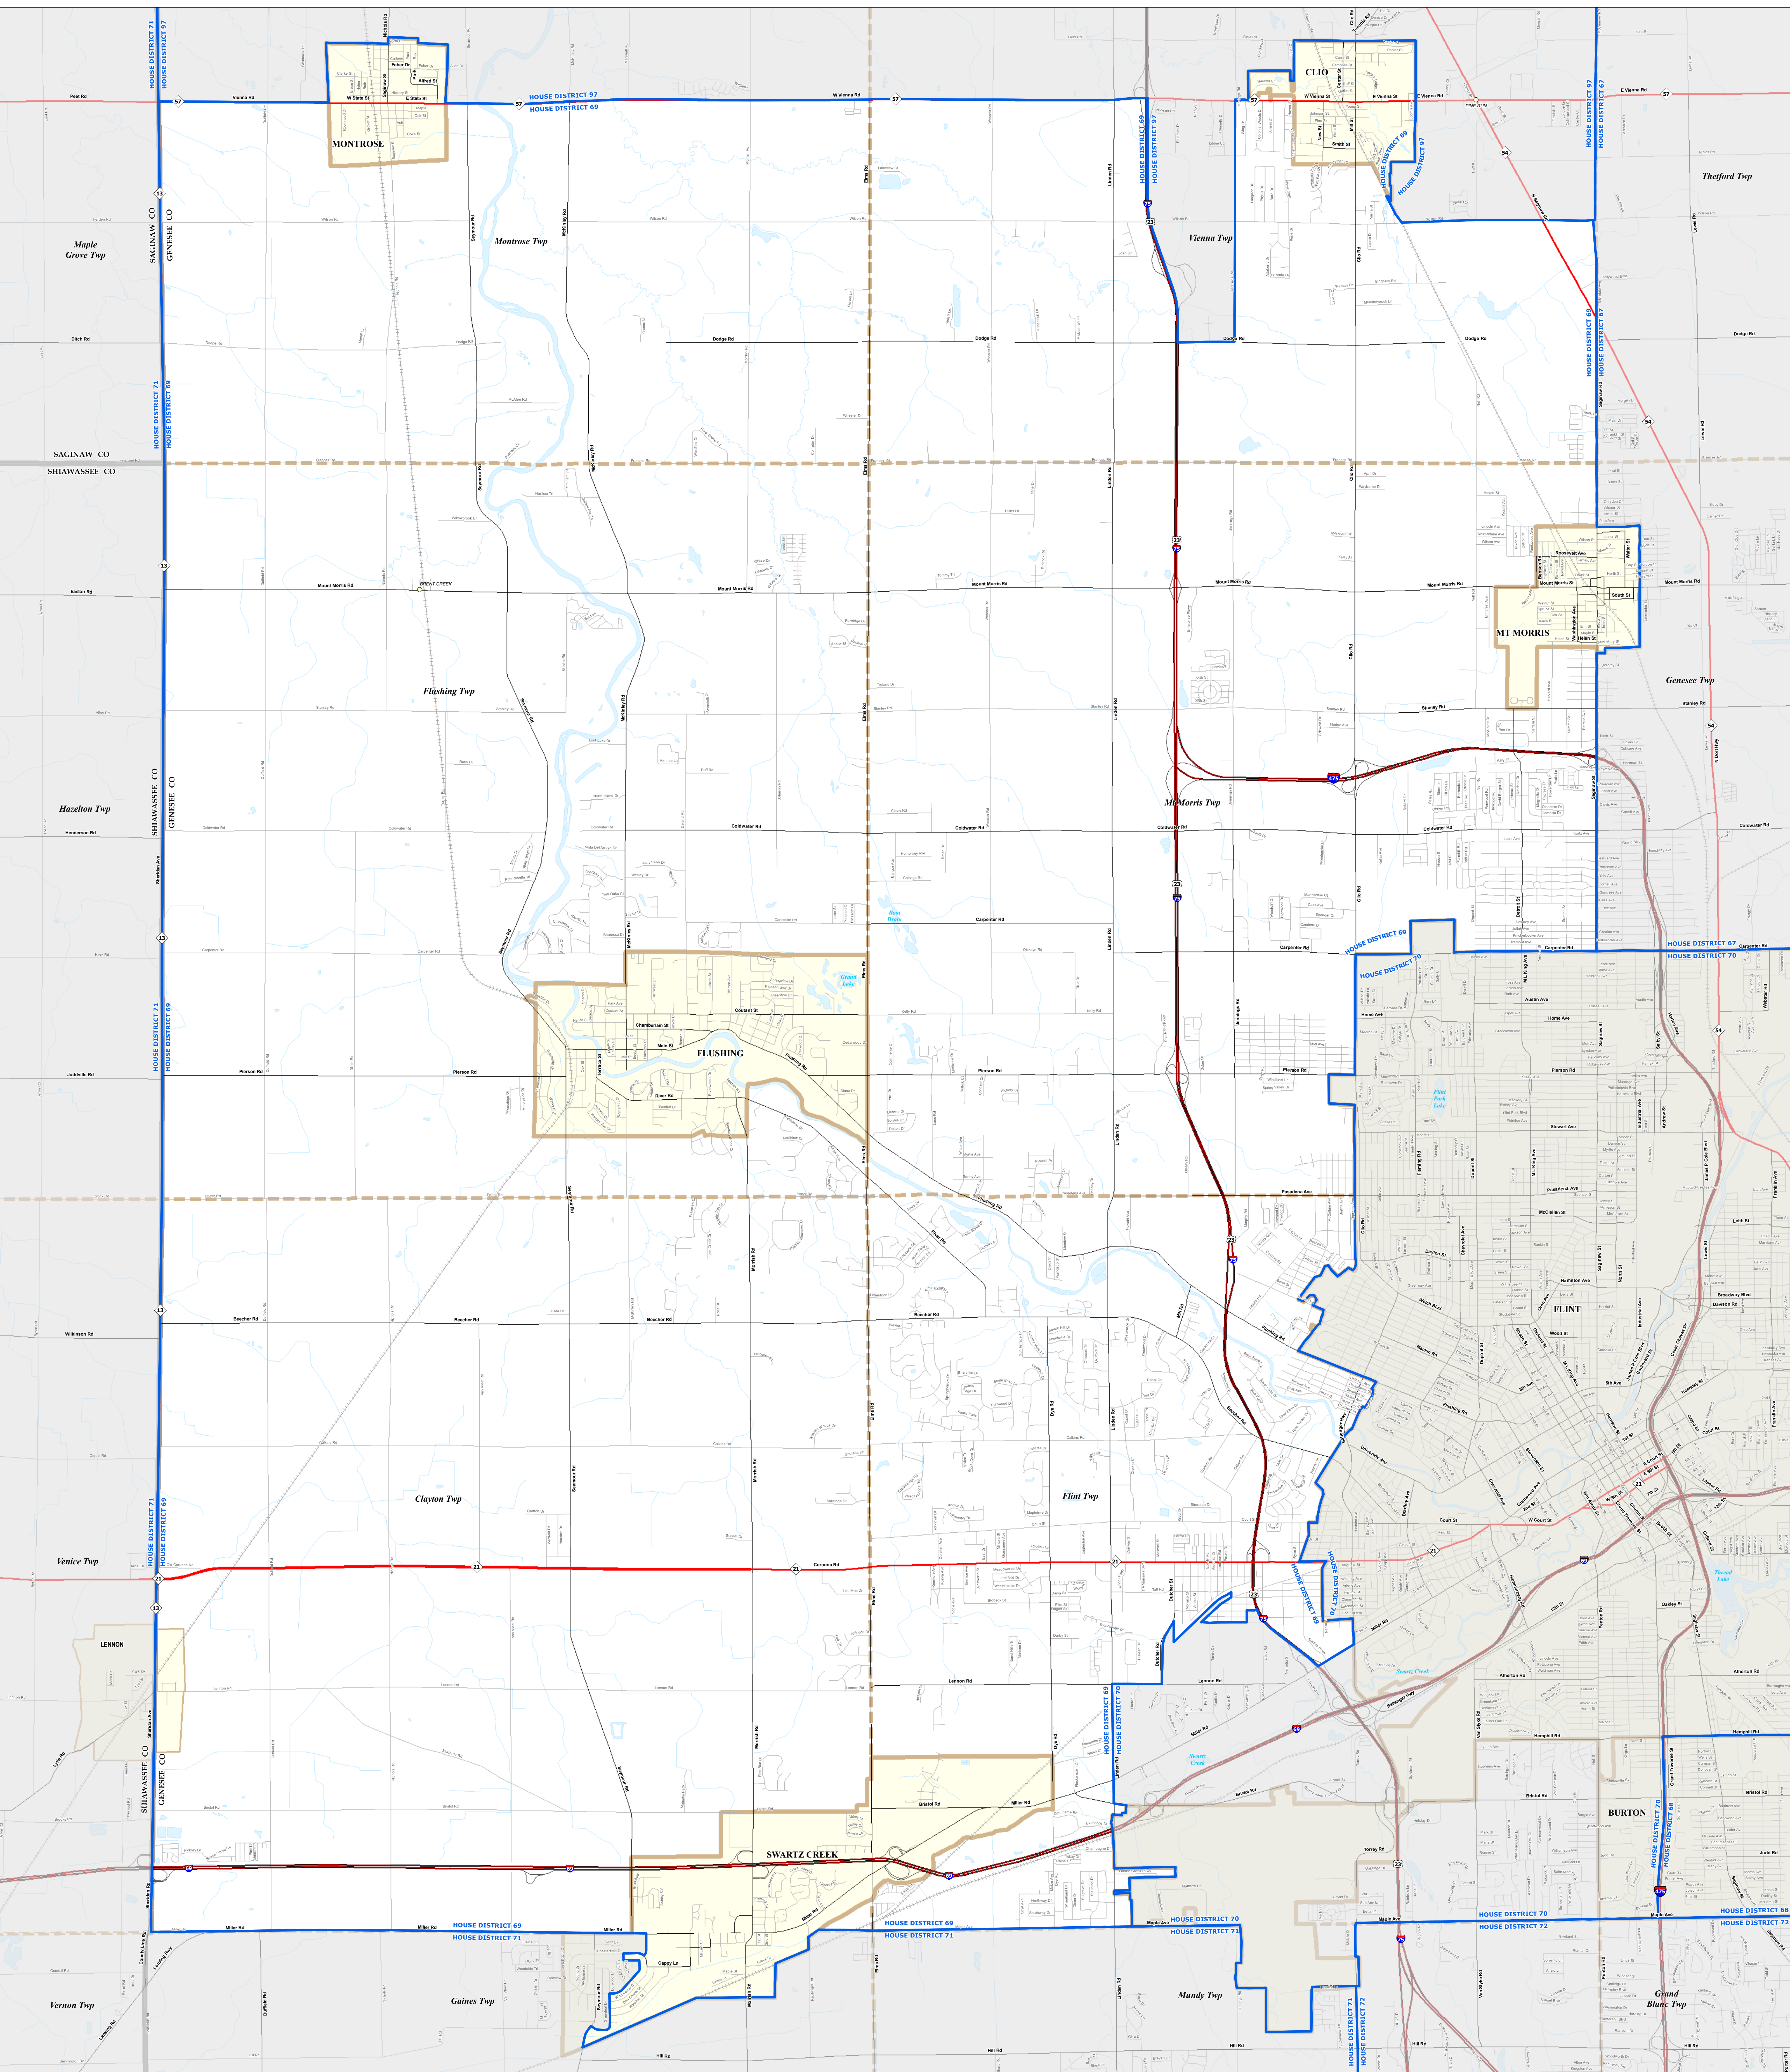

MICHIGAN STATE HOUSE DISTRICT 69

2021 Apportionment Plan

Legend

House District	Township	Freeway	Railroad
City	County	Highway	Water Feature
Village	State	Primary Road	River, Stream, or Drain
Unincorporated Place	Local Road